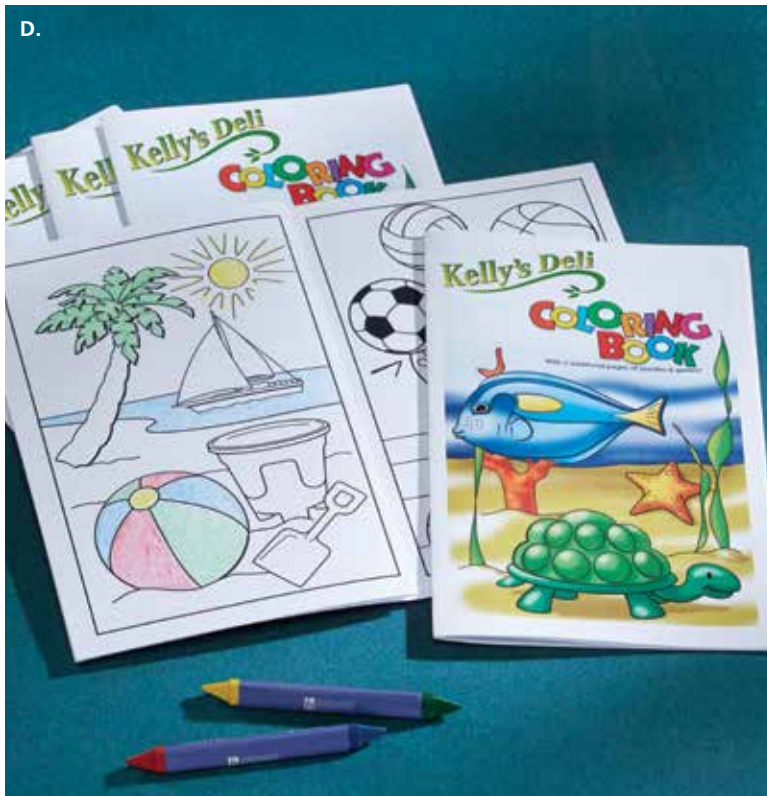

Coloring Book